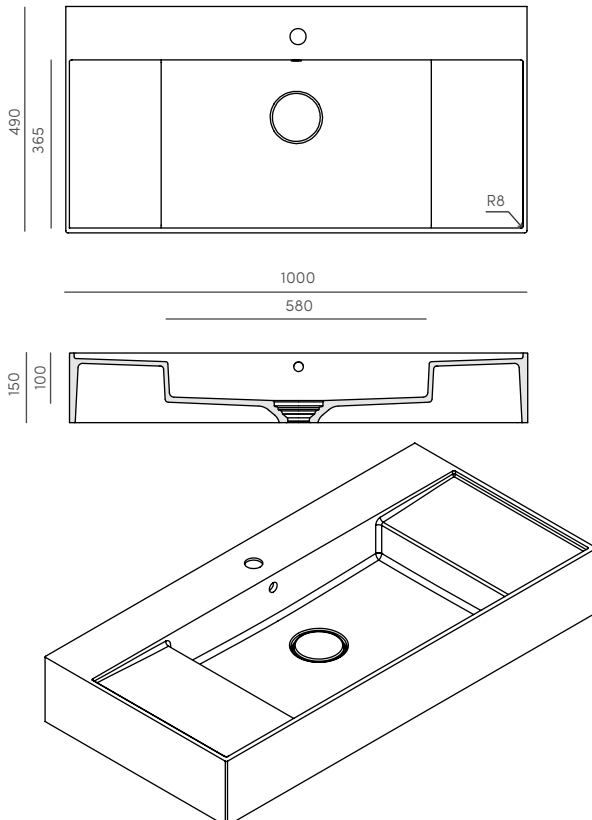

YONA COLLECTION_mod. 3004

TECHNICAL INFORMATION

DESCRIPTION

- Washbasin
- Faucet integration hole: YES
- Overflow: YES
- Sink plug
- Accesories fixing
- Measurements:
1000x490x150mm

TECHNICAL DRAWING

REFERENCE _3004

TECHNICAL SPECIFICATIONS

Measurements

1000x490x150 mm

Material composition

This Corian® washbasin is a solid surface product consisting of acrylic-modified polyester resin and ATH filler. It is homogeneous through its thickness, hygienic, durable, repairable, renewable and has excellent sensorial qualities.